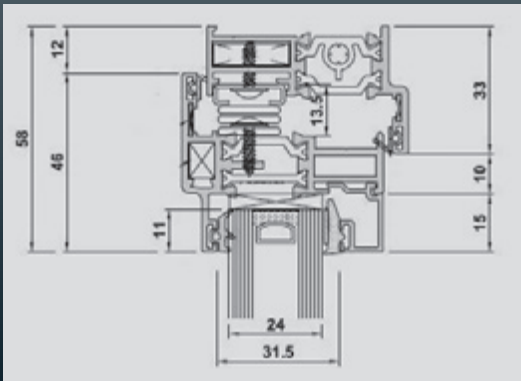

# 'Choices' Heritage 47 Windows

**ULTRA  
SLIM  
Sightlines**

*Ideal replacement for traditional steel windows*

Slimline system suitable for windows and doors

*The 58mm frame and sash suitable for casement and french windows, single and double doors.*